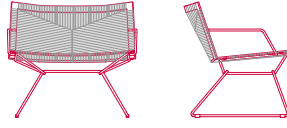

## OUTDOOR USE

All the variants available, are perfect in both indoor and outdoor environments.

**NEIL TWIST ARMCHAIR**

**LOW-BACKREST**

**no armrests**

L75.2 D66 H71 cm seat H41.3 cm

**with armrests**

L79.6 D66 H71 cm seat H41.3 cm