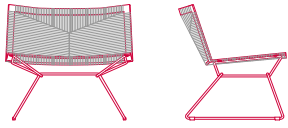

## OUTDOOR USE

All the variants available, are perfect in both indoor and outdoor environments.

**NEIL TWIST ARMCHAIR**

**LOW-BACKREST**

**no armrests**

L75.2 D66 H71 cm seat H41.3 cm

**with armrests**

L79.6 D66 H71 cm seat H41.3 cm